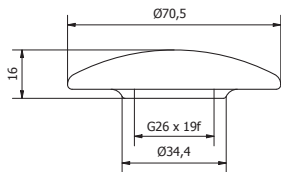

CERAMIC

MATERIALI / MATERIALS

COVER FILETTATA IN CERAMICA
Threaded cover in ceramic

Ø 66 mm

Ø 72 mm

Finiture disponibili / Finishing

	CERAMICA BISCOTTO DA PERSONALIZZARE biscuit ceramic	CS07010.D66.RAW	CS07010.D70.RAW
	BIANCO LUCIDO glossy white	CS07010.D66.11	CS07010.D70.11
	BIANCO OPACO matt white	CS07010.D66.11M	CS07010.D70.11M
	NERO OPACO matt black	CS07010.D66.12M	CS07010.D70.12M