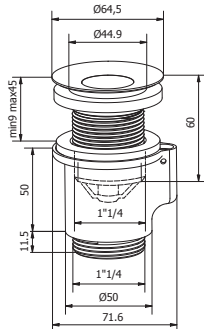

CLO BRASS

LAVABO BASIN

20

2030

Misura / Dimension
1" 1/4

Cestello Estraibile
Removable basket

MATERIALI / MATERIALS

TAPPO E FLANGIA: OTTONE
Plug and flange: brass

CORPO PILETTA: OTTONE
Brass waste body

RACCORDO CILINDRICO: ABS
Counter nut: ABS

PILETTA LAVABO CLICK-CLACK CON TROPPO PIENO INTEGRATO E MANTENIMENTO AUTOMATICO DEL LIVELLO DELL'ACQUA, CON TAPPO E FLANGIA IN OTTONE, CON RACCORDO CILINDRICO AERATORE

Click-clack basin waste with integrated overflow system and automatic water level control with brass plug and flange, with aerator counter nut.

APERTURA AUTOMATICA 9 CM E CHIUSURA 5 CM PERSONALIZZABILE SU RICHIESTA
Automatic aperture 9 cm and closure 5 cm, customisable on request.

CROMO chrome

2030.RCABS.01

Finiture disponibili / Finishing

	NICHEL SPAZZOLATO brushed nickel	2030.RCABS.03
	OTTONE A SPECCHIO polished brass	2030.RCABS.04
	BIANCO OPACO matt white	2030.RCABS.11M
	NERO OPACO matt black	2030.RCABS.12M
	BRONZO ANTICO aged bronze	2030.RCABS.13
	GOLD PVD polished gold pvd	2030.RCABS.32
	GOLD SATINATO PVD brushed gold pvd	2030.RCABS.32S
	COPPER PVD polished copper pvd	2030.RCABS.33
	COPPER SATINATO PVD brushed copper pvd	2030.RCABS.33S
	GUN METAL PVD polished gun metal pvd	2030.RCABS.34
	GUN METAL SATINATO PVD brushed gun metal pvd	2030.RCABS.34S