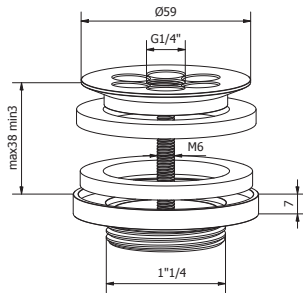

SIMPLEX

BRASS

LAVABO BASIN

ii

58

518

Misura / Dimension
1" 1/4

MATERIALI / MATERIALS

OTTONE
Brass

PILETTA SIMPLEX SCARICO LIBERO SENZA COVER- 50mm,
VITE DI BLOCCAGGIO INOX

Free flow waste - 50 mm with stainless steel fixing screw, without cover

CROMO chrome

518.SC.01

Finiture disponibili / Finishing

	NICHEL SPAZZOLATO brushed nickel	518.SC.03
	BIANCO OPACO matt white	518.SC.11M
	NERO OPACO matt black	518.SC.12M
	GOLD PVD polished gold pvd	518.SC.32
	GOLD SATINATO PVD brushed gold pvd	518.SC.32S
	COPPER PVD polished copper pvd	518.SC.33
	COPPER SATINATO PVD brushed copper pvd	518.SC.33S
	GUN METAL PVD polished gun metal pvd	518.SC.34
	GUN METAL SATINATO PVD brushed gun metal pvd	518.SC.34S