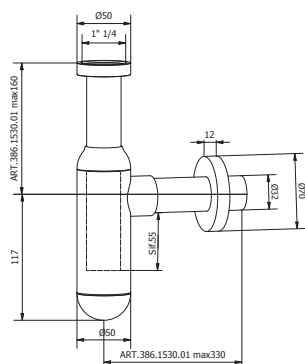

SIFONE SUB PER LAVABO - CON TUBETTO 150 mm
E TUBO SCARICO 300 mm

Sub trap for basin - with 150 mm vertical pipe and 300 mm outlet pipe

CROMO chrome

386.1530.01

Finiture disponibili / Finishing

	NICHEL SPAZZOLATO brushed nickel	386.1530.03
	BIANCO LUCIDO glossy white	386.1530.11
	BIANCO OPACO matt white	386.1530.11M
	NERO LUCIDO polished black	386.1530.12
	NERO OPACO matt black	386.1530.12M
	GOLD PVD polished gold pvd	386.1530.32
	GOLD SATINATO PVD brushed gold pvd	386.1530.32S
	COPPER PVD copper pvd	386.1530.33
	COPPER SATINATO PVD brushed copper pvd	386.1530.33S
	GUN METAL PVD gun metal pvd	386.1530.34
	GUN METAL SATINATO PVD brushed gun metal pvd	386.1530.34S