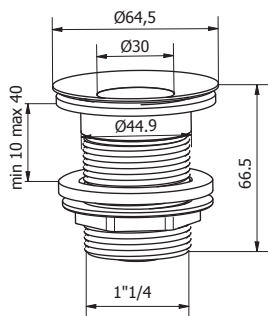

FLAT INOX

LAVABO BASIN

ii

54

2031

Misura / Dimension
1" 1/4

Con Controdado
With lock nut

Cestello Estraibile
Removable basket

MATERIALI / MATERIALS

TAPPO E FLANGIA: INOX SS304
Plug and flange: stainless steel ss304
CORPO PILETTA: OTTONE
Brass waste body

PILETTA CLICK-CLACK CON TAPPO E FLANGIA IN ACCIAIO INOX,
CON CONTRODADO
Click-Clack waste with stainless steel plug and flange, with lock nut

INOX SATINATO brushed stainless steel

2031.CD.ST.IXS