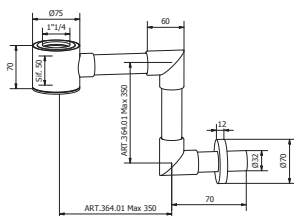

Rubinetti disponibili
cod. 846 a pag. 114

Taps available
code 846 on page 114

SIFONE SALVASPAZIO PER LAVABO CON AERATORE INCORPORATO - FILETTO PER PILETTA 1 1/4 CON TROPPO PIENO INTEGRATO, CON SCARICO VERTICALE

Kompatto space saver trap for basin with built-in aerator - threaded for 1 1/4 waste with automatic overflow, vertical outlet pipe

	CROMO chrome	364.SM.AIR.01

Finiture disponibili / Finishing

	NICKEL SPAZZOLATO brushed nickel	364.SM.AIR.03
	BIANCO LUCIDO glossy white	364.SM.AIR.11
	BIANCO OPACO matt white	364.SM.AIR.11M
	NERO LUCIDO polished black	364.SM.AIR.12
	NERO OPACO matt black	364.SM.AIR.12M
	BRONZO ANTICO aged bronze	364.SM.AIR.13
	GOLD PVD gold pvd	364.SM.AIR.32
	GOLD SATINATO PVD brushed gold	364.SM.AIR.32S
	COPPER PVD copper pvd	364.SM.AIR.33
	COPPER SATINATO PVD brushed copper pvd	364.SM.AIR.33S
	GUN METAL PVD gun metal pvd	364.SM.AIR.34
	GUN METAL SATINATO PVD brushed gun metal pvd	364.SM.AIR.34S