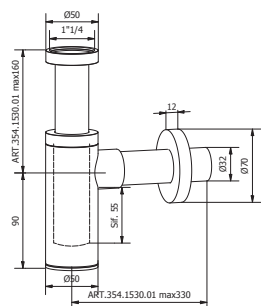

SIFONE MILLENIUM INOX SS304 PER LAVABO - CON TUBETTO 150 mm
E TUBO SCARICO 300 mm

Millenium stainless steel trap for basin - with 150 mm vertical pipe and 300 mm
outlet pipe

INOX SATINATO brushed stainless steel

354.1530.IXS

Finiture disponibili / Finishing

GOLD SATINATO PVD brushed gold pvd

354.1530.IXS.32S

COPPER SATINATO PVD brushed copper pvd

354.1530.IXS.33S

GUN METAL SATINATO PVD brushed gun metal pvd

354.1530.IXS.34S