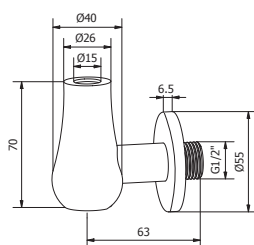

RUBINETTO SOTTOLAVABO DROP

MATERIALI / MATERIALS
OTTONE / Brass

840

RUBINETTO DROP SOTTOLAVABO CON FILTER STOP

Drop angle valve with filter stop

CROMO chrome **840.012.01**

Finiture disponibili / Finishing

NICKEL SPAZZOLATO brushed nickel **840.012.03**

BIANCO LUCIDO glossy white **840.012.11**

BIANCO OPACO matt white **840.012.11M**

NERO OPACO matt black **840.012.12M**

GOLD PVD gold pvd **840.012.32**

GOLD SATINATO brushed gold pvd **840.012.32S**

COPPER PVD copper pvd **840.012.33**

COPPER SATINATO PVD brushed copper pvd **840.012.33S**

GUN METAL PVD gun metal pvd **840.012.34**

GUN METAL SATINATO PVD brushed gun metal **840.012.34S**