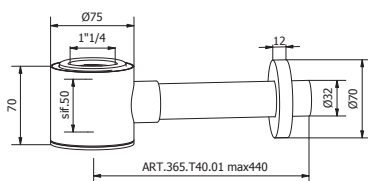

365

SIFONE SALVASPAZIO PER LAVABO CON SCARICO ORIZZONTALE, TUBO SCARICO 400 MM

Space saver trap for basin, 400 mm horizontal outlet pipe

CROMO chrome

365.T40.01