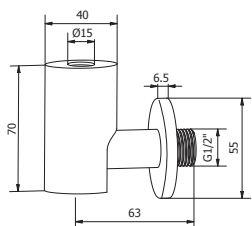

RUBINETTO SOTTOLAVABO COLOMBO

MATERIALI / MATERIALS
OTTONE / Brass

843

RUBINETTO COLOMBO SOTTOLAVABO CON FILTER STOP

Colombo angle valve with filter stop

CROMO chrome **843.012.01**

Finiture disponibili / Finishing

	NICKEL SPAZZOLATO brushed nickel	843.012.03
	BIANCO LUCIDO glossy white	843.012.11
	BIANCO OPACO matt white	843.012.11M
	NERO OPACO matt black	843.012.12M
	GOLD PVD gold pvd	843.012.32
	GOLD SATINATO brushed gold pvd	843.012.32S
	COPPER PVD copper pvd	843.012.33
	COPPER SATINATO PVD brushed copper pvd	843.012.33S
	GUN METAL PVD gun metal pvd	843.012.34
	GUN METAL SATINATO PVD brushed gun metal	843.012.34S