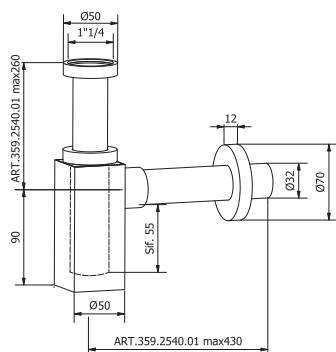

Taps available  
code 844  
on page 115

**LAVABO** BASIN