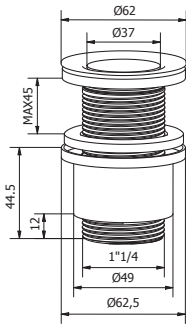

MINIMAL REVERSE BRASS

Closed

Open

LAVABO BASIN

ii

56

525

Misura / Dimension

1" 1/4

Con Raccordo cilindrico With
counter nut

MATERIALI / MATERIALS

TAPPO: OTTONE

Plug: brass

MECCANISMO: OTTONE

Mechanism: brass

CORPO PILETTA: OTTONE

Brass waste body

RACCORDO CILINDRICO: OTTONE

Brass counter nut

PILETTA CLICK-CLACK TAPPO RASO CON CON MECCANISMO REVERSE,
SENZA TROPPO PIENO, CON RACCORDO CILINDRICO
Click-Clack waste with below pop up mechanism, with counter nut, unslotted

CROMO chrome

525.ST.01