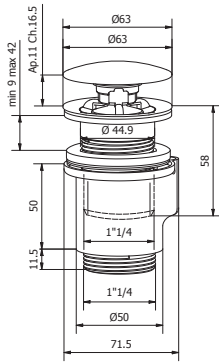

OneUp

BRASS

LAVABO BASIN

2135

Misura / Dimension

1" 1/4

Cestello Estraibile

Removable basket

MATERIALI / MATERIALS

COVER: OTTONE

Cover: brass

CESTELLO: ACETALICA

Basket: acetalic plastic

CORPO PILETTA: OTTONE

Waste body: brass

RACCORDO CILINDRICO: ABS

Counter nut: ABS

PILETTA LAVABO CLICK-CLACK CON SISTEMA INTEGRATO DI TROPPO PIENO E MANTENIMENTO AUTOMATICO DEL LIVELLO DELL'ACQUA, CON COVER IN OTTONE, CON RACCORDO CILINDRICO AERATORE

Click-clack basin waste with integrated overflow system and automatic water level control with brass cover, with aerator counter nut.

MECCANISMO DI REGOLAZIONE: SISTEMA DI APERTURA AUTOMATICA AL RAGGIUNGIMENTO DEL LIVELLO DI ACQUA NEL LAVABO REGOLABILE: LIVELLI SELEZIONABILI 6 CM, 8 CM, 10 CM
Adjustable automatic opening system triggered by water level in the basin: selectable levels 6 cm, 8 cm, 10 cm.

CROMO chrome

2135.RCABS.01

Finiture disponibili / Finishing

	NICHEL SPAZZOLATO brushed nickel	2135.RCABS.03
	BIANCO OPACO matt white	2135.RCABS.11M
	NERO OPACO matt black	2135.RCABS.12M
	BRONZO ANTICO aged bronze	2135.RCABS.13
	GOLD PVD polished gold pvd	2135.RCABS.32
	GOLD SATINATO PVD brushed gold pvd	2135.RCABS.32S
	COPPER PVD polished copper pvd	2135.RCABS.33
	COPPER SATINATO PVD brushed copper pvd	2135.RCABS.33S
	GUN METAL PVD polished gun metal pvd	2135.RCABS.34
	GUN METAL SATINATO PVD brushed gun metal pvd	2135.RCABS.34S