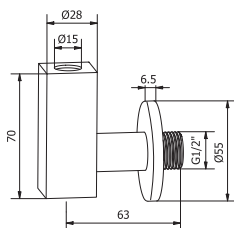

RUBINETTO SOTTOLAVABO PICASSO

MATERIALI / MATERIALS
OTTONE / Brass

844

RUBINETTO PICASSO SOTTOLAVABO CON FILTER STOP

Picasso angle valve with filter stop

CROMO chrome **844.012.01**

Finiture disponibili / Finishing

	NICKEL SPAZZOLATO brushed nickel	844.012.03
	NERO OPACO matt black	844.012.12M
	GOLD PVD gold pvd	844.012.32
	GOLD SATINATO brushed gold pvd	844.012.32S
	COPPER PVD copper pvd	844.012.33
	COPPER SATINATO PVD brushed copper pvd	844.012.33S
	GUN METAL PVD gun metal pvd	844.012.34
	GUN METAL SATINATO PVD brushed gun metal	844.012.34S

115

RUBINETTI SOTTOLAVABO