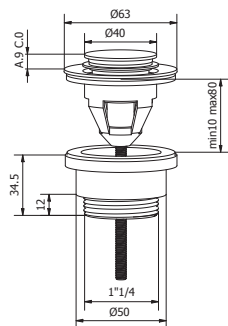

MINIMAL UNIVERSAL BRASS

LAVABO BASIN

523

Misura / Dimension
1" 1/4

MATERIALI / MATERIALS
TAPPO E FLANGIA: OTTONE
Plug and flange: brass
CORPO PILETTA: OTTONE
Brass waste body
PORTA PILETTA: OTTONE
Brass drain holder

PILETTA UNIVERSALE CLICK-CLACK MINIMAL TAPPO RASO
CON VITE CENTRALE, TAPPO RASO
Minimal Click-Clack waste, with central screw, with minimal flat plug

CROMO chrome

523.01