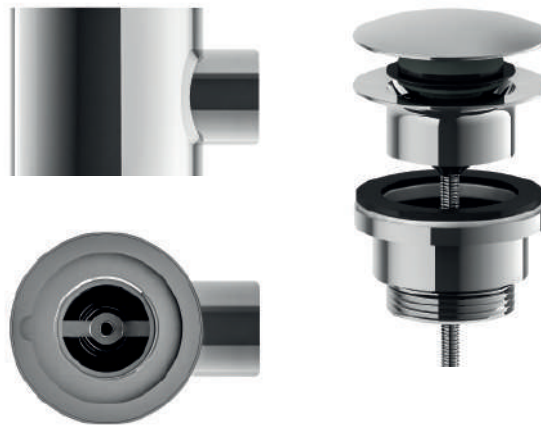

CONFIGURAZIONE 2 / SETTING