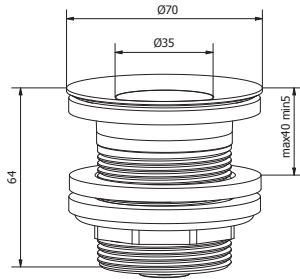

FLAT

BRASS

2041

Misura / Dimension
1" 1/2

Cestello Estraibile
Removable basket

MATERIALI / MATERIALS
TAPPO E FLANGIA: OTTONE
Plug and flange: brass
CORPO PILETTA: OTTONE
Brass waste body

PILETTA VASCA CLICK CLACK SENZA TROPPO PIENO CON TAPPO
E FLANGIA IN OTTONE
Click clack bathtub waste with brass plug and flange, unslotted

	Senza troppo pieno Unslotted	Con troppo pieno Slotted
CROMO chrome	2041.ST.01	2041.CT.01

Finiture disponibili / Finishing

NICHEL SPAZZOLATO brushed nickel	2041.ST.03	2041.CT.03
BIANCO LUCIDO glossy white	2041.ST.11	2041.CT.11
BIANCO OPACO matt white	2041.ST.11M	2041.CT.11M
NERO OPACO matt black	2041.ST.12M	2041.CT.12M
GOLD PVD polished gold pvd	2041.ST.32	2041.CT.32
GOLD SATINATO PVD brushed gold pvd	2041.ST.32S	2041.CT.32S
COPPER PVD polished copper pvd	2041.ST.33	2041.CT.33
COPPER SATINATO PVD brushed copper pvd	2041.ST.33S	2041.CT.33S
GUN METAL PVD polished gun metal pvd	2041.ST.34	2041.CT.34
GUN METAL SATINATO PVD brushed gun metal pvd	2041.ST.34S	2041.CT.34S