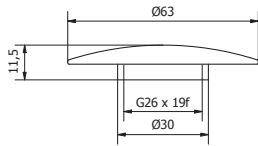

INOX

COVER 71

MATERIALI / MATERIALS

COVER FILETTATA IN INOX SS304
Threaded cover in ss304 inox

INOX SATINATO brushed stainless steel

$\text{Ø}63$ mm

764.D63.IXS