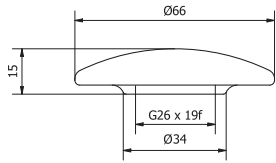

CERAMIC

MATERIALI / MATERIALS

COVER FILETTATA IN CERAMICA
Threaded cover in ceramic

Ø 66 mm

Ø 72 mm

Finiture disponibili / Finishing

	CERAMICA BISCOTTO DA PERSONALIZZARE biscuit ceramic	CS07010.D66.RAW	CS07010.D70.RAW
	BIANCO LUCIDO glossy white	CS07010.D66.11	CS07010.D70.11
	BIANCO OPACO matt white	CS07010.D66.11M	CS07010.D70.11M
	NERO OPACO matt black	CS07010.D66.12M	CS07010.D70.12M