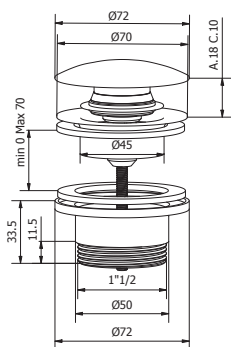

# POP UNIVERSAL BRASS

VASCA BATHTUB

ii

64

**416**

Misura / Dimension  
1" 1/2