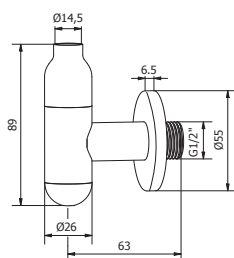

RUBINETTO SOTTOLAVABO SUB

MATERIALI / MATERIALS
OTTONE / Brass

848

RUBINETTO SUB SOTTOLAVABO FILTER STOP

Sub angle valve with filter stop

CROMO chrome **848.012.01**

Finiture disponibili / Finishing

	NICKEL SPAZZOLATO brushed nickel	848.012.03
	NERO OPACO matt black	848.012.12M
	GOLD PVD gold pvd	848.012.32
	GOLD SATINATO brushed gold pvd	848.012.32S
	COPPER PVD copper pvd	848.012.33
	COPPER SATINATO PVD brushed copper pvd	848.012.33S
	GUN METAL PVD gun metal pvd	848.012.34
	GUN METAL SATINATO PVD brushed gun metal	848.012.34S