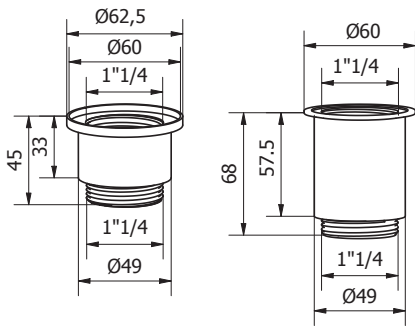

RACCORDI

COUNTER NUTS

LAVABO BASIN

RC

MATERIALI / MATERIALS
OTTONE
Brass

RACCORDO PORTA PILETTA
Waste holder counter nut connection

123

ACCESSORI ESPOSITORI

		H 45	H 68
	CROMO chrome	■	RC.H45.01
	CROMO chrome	■	RC.H68.01