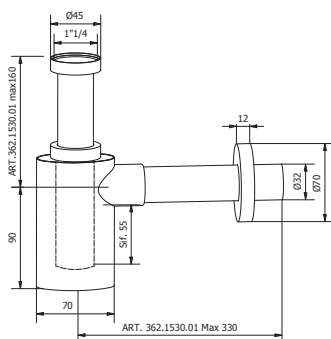

SIFONE COLOMBO PER LAVABO - CON TUBETTO 150 mm
E TUBO SCARICO 300 mm

Colombo trap for basin - with 150 mm vertical pipe and 300 mm outlet pipe

CROMO chrome

362.1530.01

Finiture disponibili / Finishing

	NICHEL SPAZZOLATO brushed nickel	362.1530.03
	BIANCO LUCIDO glossy white	362.1530.11
	BIANCO OPACO matt white	362.1530.11M
	NERO LUCIDO polished black	362.1530.12
	NERO OPACO matt black	362.1530.12M
	GOLD PVD polished gold pvd	362.1530.32
	COPPER PVD copper pvd	362.1530.33
	GUN METAL PVD gun metal pvd	362.1530.34