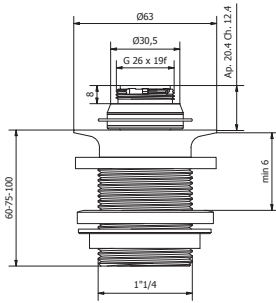

UNIKA CUSTOM

LAVABO BASIN

50

502

Misura / Dimension

1" 1/4

Con Controdado

With lock nut

MATERIALI / MATERIALS

MECCANISMO UNIKO: ACETALICA

UNIKO mechanism: acetalic plastic

CORPO PILETTA: OTTONE

Brass waste body

PILETTA CLICK-CLACK CONVERTIBILE IN SCARICO LIBERO, CON SUPPORTO FILETTATO SENZA COVER, CON CONTRODADO

Click-Clack waste convertible into free flow, with threaded support and no cover, with lock nut

		Senza troppo pieno Unslotted	Con troppo pieno Slotted	H 60	H 75	H 100
	CROMO chrome	502.CD.ST.SC	502.CD.CT.SC	■		
	CROMO chrome	502.CD.ST.H75.SC	502.CD.CT.H75.SC		■	
	CROMO chrome	502.CD.ST.H100.SC	502.CD.CT.H100.SC			■