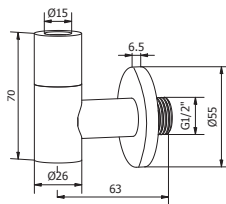

RUBINETTO SOTTOLAVABO STILO INOX

MATERIALI / MATERIALS
INOX SS304 / SS304 Stainless steel

842

RUBINETTO STILO SOTTOLAVABO FILTER STOP INOX

Stilo, stainless steel angle valve with filter stop

INOX SATINATO brushed stainless steel

842.012.IXS