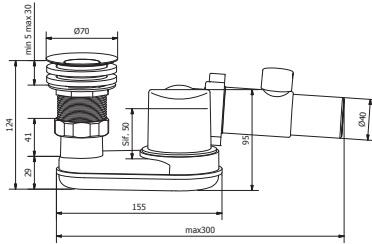

ADHOC BRASS

VASCA BATHTUB

ii

32

2040

Misura / Dimension
1" 1/2

Cestello Estraibile
Removable basket

MATERIALI / MATERIALS

TAPPO E FLANGIA: OTTONE

Plug and flange: brass

CESTELLO: ACETALICA

Basket: acetalic plastic

CORPO PILETTA: OTTONE

chromed brass waste body

SIFONE: PLASTICA

Trap: Plastic

PILETTA VASCA CLICK-CLACK CON SISTEMA INTEGRATO DI TROPPO PIENO E MANTENIMENTO AUTOMATICO DEL LIVELLO DELL'ACQUA CON TAPPO E FLANGIA IN OTTONE. DOTATO DI SIFONE E SISTEMA DI SCARICO COMPLETO. Click-clack bathtub waste with integrated overflow system and automatic water level control with brass plug and flange. Equipped with syphon and complete exhaust system.

APERTURA AUTOMATICA 40 CM PERSONALIZZABILE SU RICHIESTA
Automatic aperture 40 cm, customisable on request

CROMO chrome

2040.01

Finiture disponibili / Finishing

NICHEL SPAZZOLATO brushed nickel

2040.03

OTTONE A SPECCHIO polished brass

2040.04

BIANCO LUCIDO glossy white

2040.11

BIANCO OPACO matt white

2040.11M

NERO OPACO matt black

2040.12M

BRONZO ANTICO aged bronze

2040.13

GOLD PVD polished gold pvd

2040.32

GOLD SATINATO PVD brushed gold pvd

2040.32S

COPPER PVD polished copper pvd

2040.33

COPPER SATINATO PVD brushed copper pvd

2040.33S

GUN METAL PVD polished gun metal pvd

2040.34

GUN METAL SATINATO PVD brushed gun metal pvd

2040.34S