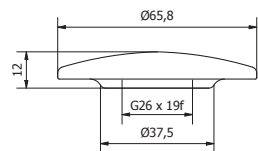

## MATERIALI / MATERIALS

COVER FILETTATA IN SOLID SURFACE

Threaded cover in solid surface

Ø66 mm

Ø72 mm