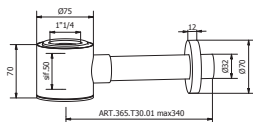

KOMPATTO AIR

COMBINALO CON

365

MATERIALI / MATERIALS

OTTONE / Brass

ii

24

Rubinetti disponibili
cod. 846 a pag. 114

Taps available
code 846 on page 114

SIFONE SALVASPAZIO PER LAVABO CON AERATORE INCORPORATO - FILETTO PER PILETTA 1 1/4 CON TROPPO PIENO INTEGRATO, CON SCARICO ORIZZONTALE, TUBO SCARICO 300 O 400 MM

Kompatto space saver trap for basin with built-in aerator - threaded for 1 1/4 waste with automatic overflow, 300 or 400 mm horizontal outlet pipe

	CROMO chrome	365.SM.AIR.T40.01
	CROMO chrome	365.SM.AIR.T30.01

Finiture disponibili / Finishing

	NICKEL SPAZZOLATO brushed nickel	365.SM.AIR.T30.03
	BIANCO LUCIDO glossy white	365.SM.AIR.T30.11
	BIANCO OPACO matt white	365.SM.AIR.T30.11M
	NERO LUCIDO polished black	365.SM.AIR.T30.12
	NERO OPACO matt black	365.SM.AIR.T30.12M
	BRONZO ANTICO aged bronze	365.SM.AIR.T30.13
	GOLD PVD gold pvd	365.SM.AIR.T30.32
	GOLD SATINATO PVD brushed gold	365.SM.AIR.T30.32S
	COPPER PVD copper pvd	365.SM.AIR.T30.33
	COPPER SATINATO PVD brushed copper pvd	365.SM.AIR.T30.33S
	GUN METAL PVD gun metal pvd	365.SM.AIR.T30.34
	GUN METAL SATINATO PVD brushed gun metal pvd	365.SM.AIR.T30.34S

364

MATERIALI / MATERIALS

OTTONE / Brass