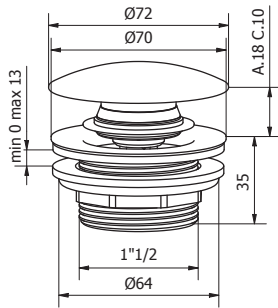

POP

BRASS

VASCA BATHTUB

402

Misura / Dimension
1" 1/2

MATERIALI / MATERIALS

TAPPO: OTTONE

Plug: brass

MECCANISMO: ACETALICA

Mechanism: acetalic plastic

CORPO PILETTA: OTTONE

Brass waste body

PILETTA VASCA CLIK CLACK CON COVER IN OTTONE H.35mm,
SENZA TROPPO PIENO

Click clack bathtub waste with brass cover, unslotted

63

PILETTA VASCA

CROMO chrome

402.ST.01

Finiture disponibili / Finishing

NICHEL SPAZZOLATO brushed nickel

402.ST.03

BIANCO LUCIDO glossy white

402.ST.11M

BIANCO OPACO matt white

402.ST.12M

BRONZO ANTICO aged bronze

402.ST.13

GOLD PVD polished gold pvd

402.ST.32

GOLD SATINATO PVD brushed gold pvd

402.ST.32S

COPPER PVD polished copper pvd

402.ST.33

COPPER SATINATO PVD brushed copper pvd

402.ST.33S

GUN METAL PVD polished gun metal pvd

402.ST.34

GUN METAL SATINATO PVD brushed gun metal pvd

402.ST.34S