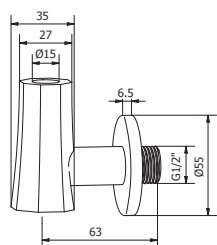

RUBINETTO SOTTOLAVABO DECÒ

MATERIALI / MATERIALS
OTTONE / Brass

118

841

RUBINETTO DECÒ SOTTOLAVABO CON FILTER STOP

Decò angle valve with filter stop

CROMO chrome **841.012.01**

Finiture disponibili / Finishing

	NICKEL SPAZZOLATO brushed nickel	841.012.03
	BIANCO LUCIDO glossy white	841.012.11
	BIANCO OPACO matt white	841.012.11M
	NERO LUCIDO polished black	841.012.12
	NERO OPACO matt black	841.012.12M
	GOLD PVD gold pvd	841.012.32
	GOLD SATINATO brushed gold pvd	841.012.32S
	COPPER PVD copper pvd	841.012.33
	COPPER SATINATO PVD brushed copper pvd	841.012.33S
	GUN METAL PVD gun metal pvd	841.012.34
	GUN METAL SATINATO PVD brushed gun metal	841.012.34S