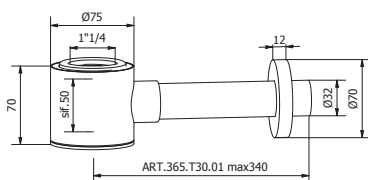

SIFONE SALVASPAZIO PER LAVABO CON SCARICO ORIZZONTALE,
TUBO SCARICO 300 MM

Space saver trap for basin, 300 mm horizontal outlet pipe

CROMO chrome

365.T30.01

Finiture disponibili / Finishing

	NICKEL SPAZZOLATO brushed nickel	365.T30.03
	BIANCO LUCIDO glossy white	365.T30.11
	BIANCO OPACO matt white	365.T30.11M
	NERO LUCIDO polished black	365.T30.12
	NERO OPACO matt black	365.T30.12M
	BRONZO ANTICO aged bronze	365.T30.13
	GOLD PVD gold pvd	365.T30.32
	GOLD SATINATO brushed gold pvd	365.T30.32S
	COPPER PVD copper pvd	365.T30.33
	COPPER SATINATO PVD brushed copper pvd	365.T30.33S
	GUN METAL PVD gun metal pvd	365.T30.34
	GUN METAL SATINATO PVD brushed gun metal	365.T30.34S