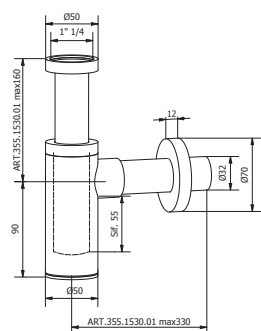

SIFONE MILLENIUM PER LAVABO - CON TUBETTO 150 mm E TUBO DI SCARICO 300 mm

Millenium trap for basin - with 150 mm vertical pipe and 300 mm outlet pipe

CROMO chrome

355.1530.01

Finiture disponibili / Finishing

	NICHEL SPAZZOLATO brushed nickel	355.1530.03
	BIANCO LUCIDO glossy white	355.1530.11
	BIANCO OPACO matt white	355.1530.11M
	NERO LUCIDO polished black	355.1530.12
	NERO OPACO matt black	355.1530.12M
	BRONZO ANTICO aged bronze	355.1530.13
	GOLD PVD polished gold pvd	355.1530.32
	GOLD SATINATO PVD brushed gold pvd	355.1530.32S
	COPPER PVD copper pvd	355.1530.33
	COPPER SATINATO PVD brushed copper pvd	355.1530.33S
	GUN METAL PVD gun metal pvd	355.1530.34
	GUN METAL SATINATO PVD brushed gun metal pvd	355.1530.34S