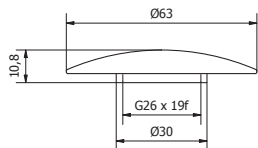

BRASS

MATERIALI / MATERIALS

COVER FILETTATA IN OTTONE
Threaded cover in brass

	Ø63 mm	Ø72 mm
CROMO chrome	764.D63.01	764.D72.01

Finiture disponibili / Finishing

NICHEL SPAZZOLATO brushed nickel	764.D63.03	764.D72.03
BIANCO LUCIDO glossy white	764.D63.11	764.D72.11
BIANCO OPACO matt white	764.D63.11M	764.D72.11M
NERO LUCIDO polished black	764.D63.12	764.D72.12
NERO OPACO matt black	764.D63.12M	764.D72.12M
BRONZO ANTICO aged bronze	764.D63.13	764.D72.13
GOLD PVD polished gold pvd	764.D63.32	764.D72.32
GOLD SATINATO PVD brushed gold pvd	764.D63.32S	764.D72.32S
COPPER PVD polished copper pvd	764.D63.33	764.D72.33
COPPER SATINATO PVD brushed copper pvd	764.D63.33S	764.D72.33S
GUN METAL PVD polished gun metal pvd	764.D63.34	764.D72.34
GUN METAL SATINATO PVD brushed gun metal pvd	764.D63.34S	764.D72.34S