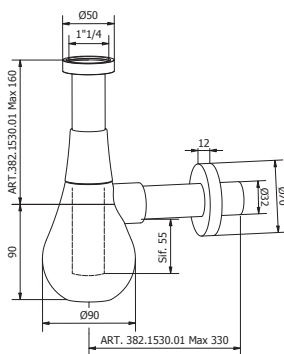

SIFONE DROP PER LAVABO - CON TUBETTO 150 mm
E TUBO SCARICO 300 mm

Drop trap for basin - with 150 mm vertical pipe and 300 mm outlet pipe

CROMO chrome

382.1530.01

Finiture disponibili / Finishing

	BIANCO LUCIDO glossy white	382.1530.11
	BIANCO OPACO matt white	382.1530.11M
	NERO LUCIDO polished black	382.1530.12
	NERO OPACO matt black	382.1530.12M
	GOLD PVD polished gold pvd	382.1530.32
	COPPER PVD copper pvd	382.1530.33
	GUN METAL PVD gun metal pvd	382.1530.34