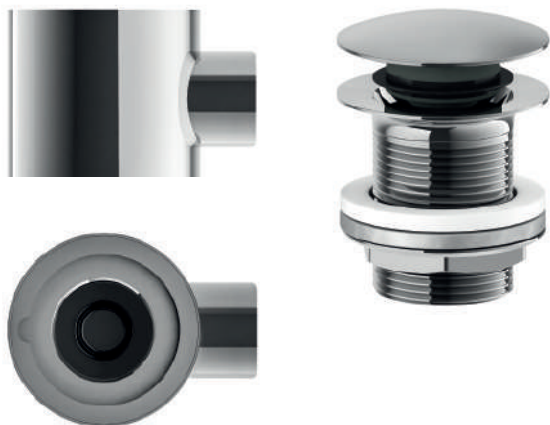

I sifoni Kompatto sono progettati per essere facilmente configurabili. Ogni confezione include tutti i componenti necessari per renderli compatibili con i due sistemi di fissaggio più diffusi:

1. Pilette con corpo cilindrico
2. Pilette con vite centrale

Il passaggio da una configurazione all'altra avviene applicando l'**adattatore dedicato**, già incluso nella confezione.

Ogni sifone è inoltre disponibile in due versioni:

- **Standard in ottone.**
- **Smart**, con struttura in ottone e inserti in plastica progettati per offrire una versione più leggera **che mantiene la stessa funzionalità**.

THANKS TO OUR TECHNICAL SOLUTION, KOMPATTO IS THE **SMALLEST SPACE-SAVING DESIGN TRAP** ON THE MARKET, FULLY COMPLIANT WITH UNI/EN STANDARDS.

AN INTELLIGENT SOLUTION THAT OPTIMIZES EVERY CENTIMETRE WHILE ENSURING BOTH ACCESSIBILITY AND FUNCTIONALITY.

Kompatto traps are designed for easy configuration. Each package includes all components needed to ensure compatibility with the two most common fastening systems:

1. Wastes with cylindrical body
2. Wastes with central screw

Switching between configurations is done using the **dedicated adapter**, already included in the package.

Each trap is available in two versions:

- Standard brass.
- Smart, with a brass structure and plastic inserts designed to provide a lighter version **that maintains the same functionality**.

CONFIGURAZIONE 1 / SETTING