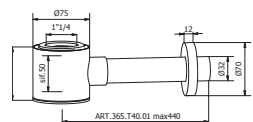

KOMPATTO AIR

COMBINALO CON

365

MATERIALI / MATERIALS

OTTONE / Brass

ii

24

Rubinetti disponibili
cod. 846 a pag. 114

Taps available
code 846 on page 114

SIFONE SALVASPAZIO PER LAVABO CON AERATORE INCORPORATO - FILETTO PER PILETTA 1 1/4 CON TROPPO PIENO INTEGRATO, CON SCARICO ORIZZONTALE, TUBO SCARICO 300 O 400 MM

Kompatto space saver trap for basin with built-in aerator - threaded for 1 1/4 waste with automatic overflow, 300 or 400 mm horizontal outlet pipe

	CROMO chrome	365.SM.AIR.T40.01
	CROMO chrome	365.SM.AIR.T30.01

Finiture disponibili / Finishing

	NICKEL SPAZZOLATO brushed nickel	365.SM.AIR.T30.03
	BIANCO LUCIDO glossy white	365.SM.AIR.T30.11
	BIANCO OPACO matt white	365.SM.AIR.T30.11M
	NERO LUCIDO polished black	365.SM.AIR.T30.12
	NERO OPACO matt black	365.SM.AIR.T30.12M
	BRONZO ANTICO aged bronze	365.SM.AIR.T30.13
	GOLD PVD gold pvd	365.SM.AIR.T30.32
	GOLD SATINATO PVD brushed gold	365.SM.AIR.T30.32S
	COPPER PVD copper pvd	365.SM.AIR.T30.33
	COPPER SATINATO PVD brushed copper pvd	365.SM.AIR.T30.33S
	GUN METAL PVD gun metal pvd	365.SM.AIR.T30.34
	GUN METAL SATINATO PVD brushed gun metal pvd	365.SM.AIR.T30.34S

364

MATERIALI / MATERIALS

OTTONE / Brass