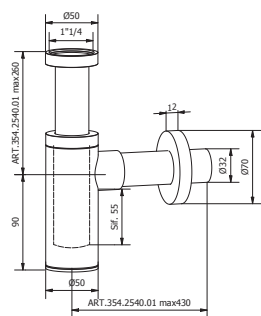

354

SIFONE MILLENIUM INOX SS304 PER LAVABO - CON TUBETTO 250 mm
E TUBO DI SCARICO 400 mm

Millenium stainless steel trap for basin - with 250 mm vertical pipe and 400 mm
outlet pipe

INOX SATINATO brushed stainless steel

354.2540.IXS