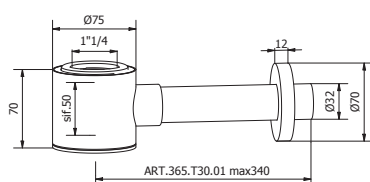

SIFONE SALVASPAZIO PER LAVABO CON SCARICO ORIZZONTALE,
TUBO SCARICO 300 MM

Space saver trap for basin, 300 mm horizontal outlet pipe

CROMO chrome

365.SM.T30.01

Finiture disponibili / Finishing

	NICKEL SPAZZOLATO brushed nickel	365.SM.T30.03
	BIANCO LUCIDO glossy white	365.SM.T30.11
	BIANCO OPACO matt white	365.SM.T30.11M
	NERO LUCIDO polished black	365.SM.T30.12
	NERO OPACO matt black	365.SM.T30.12M
	BRONZO ANTICO aged bronze	365.SM.T30.13
	GOLD PVD gold pvd	365.SM.T30.32
	GOLD SATINATO brushed gold pvd	365.SM.T30.32S
	COPPER PVD copper pvd	365.SM.T30.33
	COPPER SATINATO PVD brushed copper pvd	365.SM.T30.33S
	GUN METAL PVD gun metal pvd	365.SM.T30.34
	GUN METAL SATINATO PVD brushed gun metal	365.SM.T30.34S