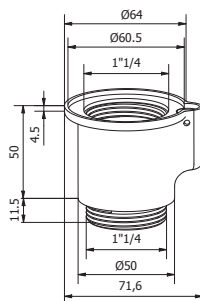

## COUNTER NUTS

LAVABO BASIN

RC

**MATERIALI / MATERIALS**  
OTTONE  
Brass

RACCORDO PORTA PILETTA  
Waste holder counter nut connection

123

ACCESSORI ESPOSITORI

		H 45	H 68
	CROMO chrome	■	<b>RC.H45.01</b>
	CROMO chrome	■	<b>RC.H68.01</b>