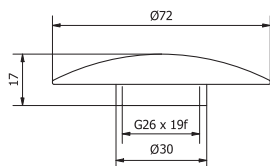

BRASS

MATERIALI / MATERIALS

COVER FILETTATA IN OTTONE
Threaded cover in brass

	Ø63 mm	Ø72 mm
CROMO chrome	764.D63.01	764.D72.01

Finiture disponibili / Finishing

NICHEL SPAZZOLATO brushed nickel	764.D63.03	764.D72.03
BIANCO LUCIDO glossy white	764.D63.11	764.D72.11
BIANCO OPACO matt white	764.D63.11M	764.D72.11M
NERO LUCIDO polished black	764.D63.12	764.D72.12
NERO OPACO matt black	764.D63.12M	764.D72.12M
BRONZO ANTICO aged bronze	764.D63.13	764.D72.13
GOLD PVD polished gold pvd	764.D63.32	764.D72.32
GOLD SATINATO PVD brushed gold pvd	764.D63.32S	764.D72.32S
COPPER PVD polished copper pvd	764.D63.33	764.D72.33
COPPER SATINATO PVD brushed copper pvd	764.D63.33S	764.D72.33S
GUN METAL PVD polished gun metal pvd	764.D63.34	764.D72.34
GUN METAL SATINATO PVD brushed gun metal pvd	764.D63.34S	764.D72.34S