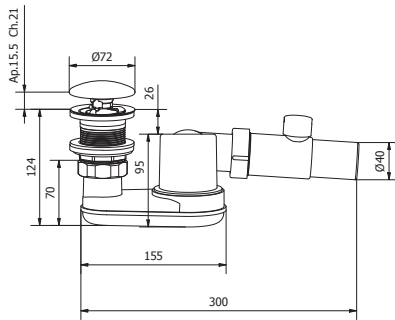

# OneUp INOX

VASCA BATHTUB

30

2145

Misura / Dimension  
1" 1/2

Cestello Estraibile  
Removable basket