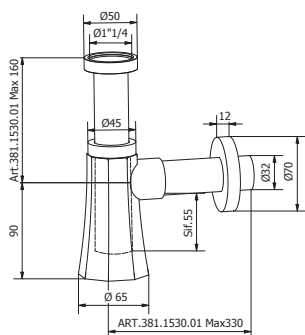

SIFONE DECÒ PER LAVABO - CON TUBETTO 150 mm
E TUBO SACRICO 300 mm

Decò trap for basin - with 150 mm vertical pipe and 300 mm outlet pipe

CROMO chrome

381.1530.01

Finiture disponibili / Finishing

	NICHEL SPAZZOLATO brushed nickel	381.1530.03
	BIANCO LUCIDO glossy white	381.1530.11
	BIANCO OPACO matt white	381.1530.11M
	NERO LUCIDO polished black	381.1530.12
	NERO OPACO matt black	381.1530.12M
	GOLD PVD polished gold pvd	381.1530.32
	COPPER PVD copper pvd	381.1530.33
	GUN METAL PVD gun metal pvd	381.1530.34